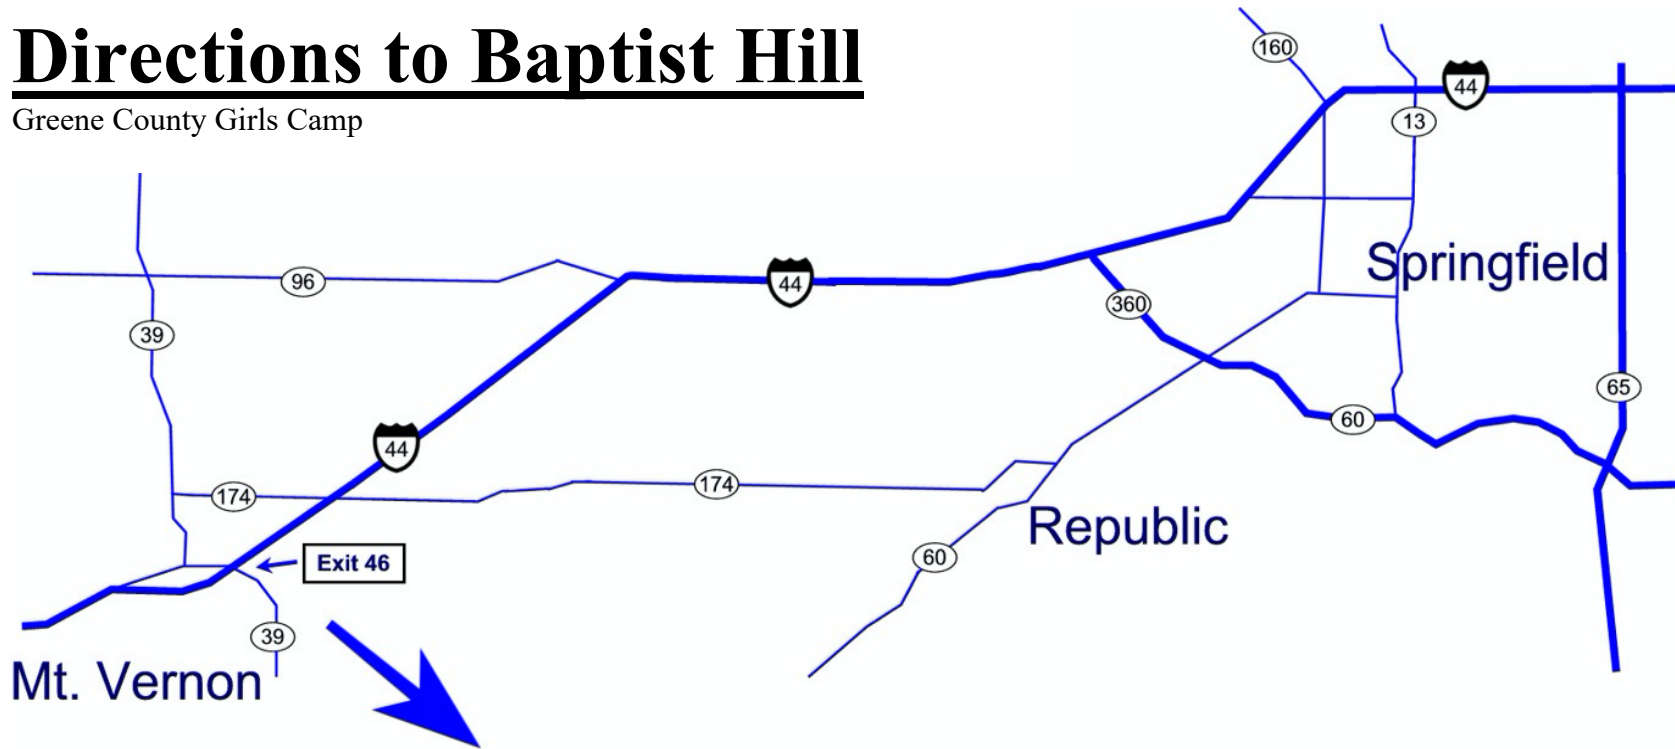

Directions to Baptist Hill

Greene County Girls Camp

Take I-44 West to Exit 46. Turn right. Go to Highway 39 and turn right. Turn left on Highway V. Baptist Hill is about 4 miles ahead on the left.

~ OR ~

Take Highway 174 West out of Republic. Go to Highway 39 and turn left. Turn right on Highway V. Baptist Hill is about 4 miles ahead on the left.