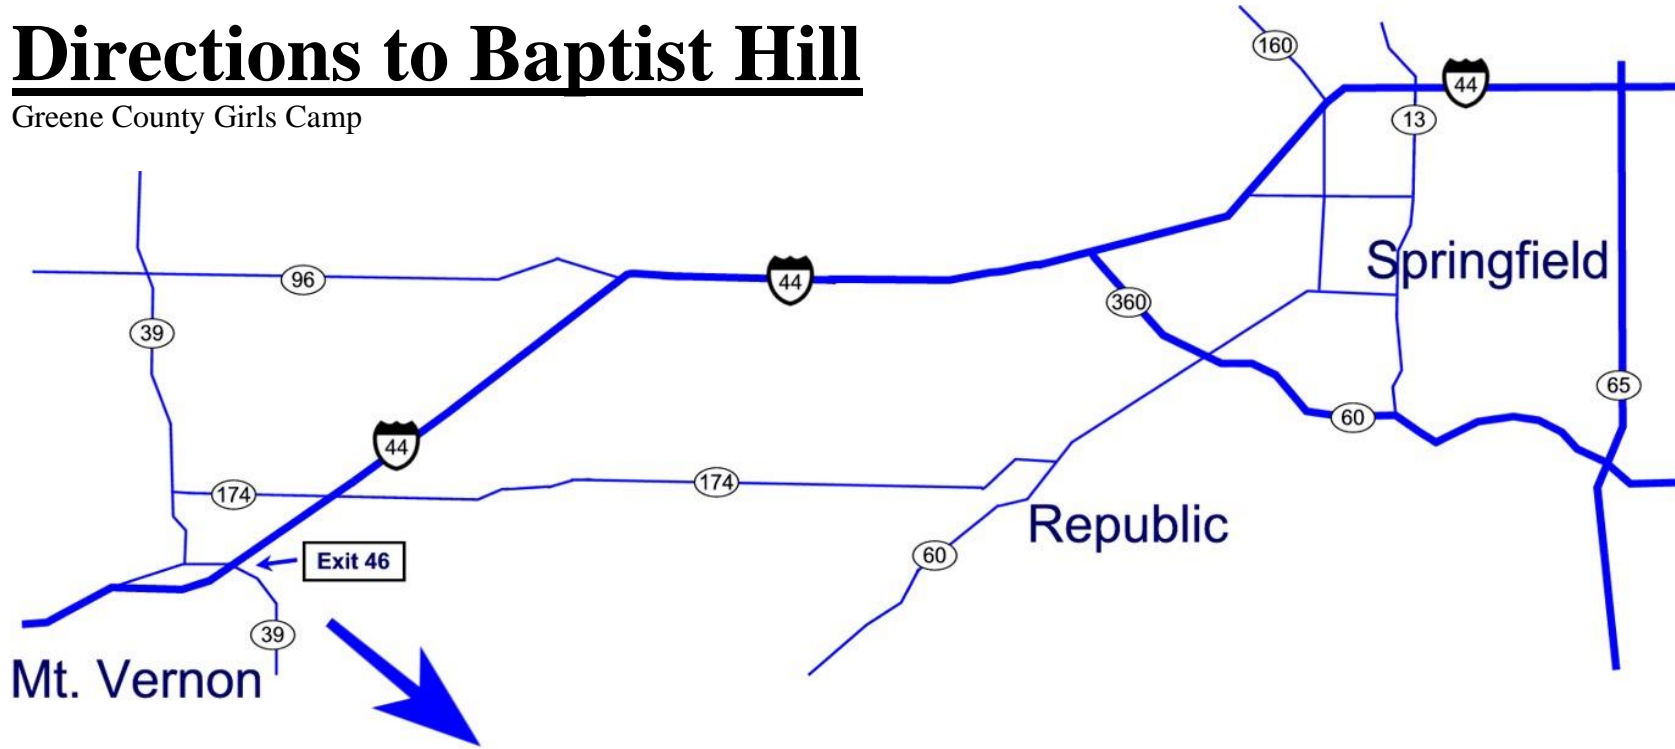

Directions to Baptist Hill

Greene County Girls Camp

Take I-44 West to Exit 46. Turn right. Go to Highway 39 and turn right. Turn left on Highway V. Baptist Hill is about 4 miles ahead on the left.

~ OR ~

Take Highway 174 West out of Republic. Go to Highway 39 and turn left. Turn right on Highway V. Baptist Hill is about 4 miles ahead on the left.